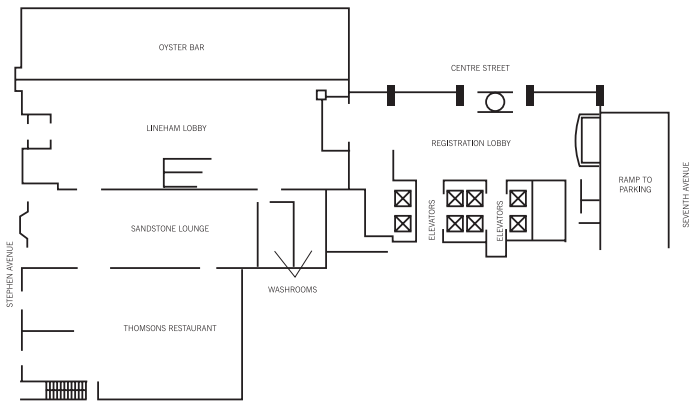

Hyatt Regency Calgary

DIRECTIONS

- From the North: Take Deerfoot Trail South to Memorial Drive (West). Exit 4th Ave. (West). Left on Centre Street.
- From the South: Go North on Deerfoot Trail to Memorial Drive (West). Exit 4th Ave. (West). Left on Centre Street.
- From the East: Take TransCanada Hwy 1 to Centre Street. Turn left (South) on Centre Street for 1 km.
- From the West: Take TransCanada Hwy 1 to Centre Street. Turn right (South) on Centre Street for 1 km.

FLOOR 2

FLOOR 1

FLOOR 3