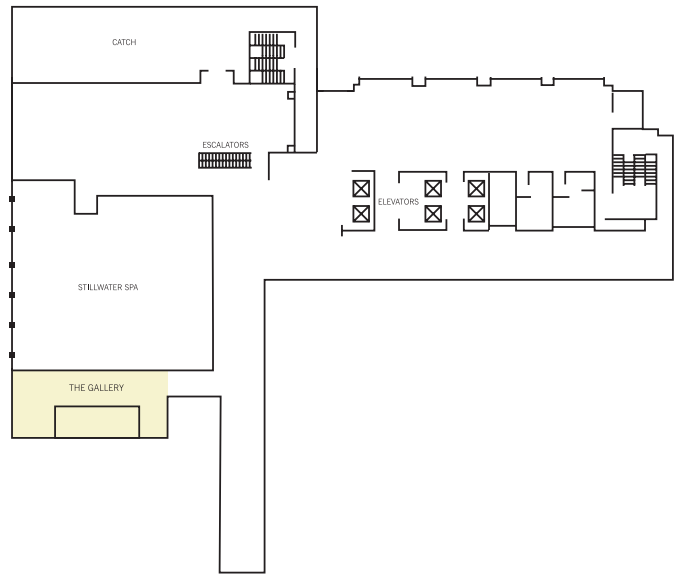

Hyatt Regency Calgary

DIRECTIONS

- From the North: Take Deerfoot Trail South to Memorial Drive (West). Exit 4th Ave. (West). Left on Centre Street.
- From the South: Go North on Deerfoot Trail to Memorial Drive (West). Exit 4th Ave. (West). Left on Centre Street.
- From the East: Take TransCanada Hwy 1 to Centre Street. Turn left (South) on Centre Street for 1 km.
- From the West: Take TransCanada Hwy 1 to Centre Street. Turn right (South) on Centre Street for 1 km.

FLOOR 2

FLOOR 1

FLOOR 3